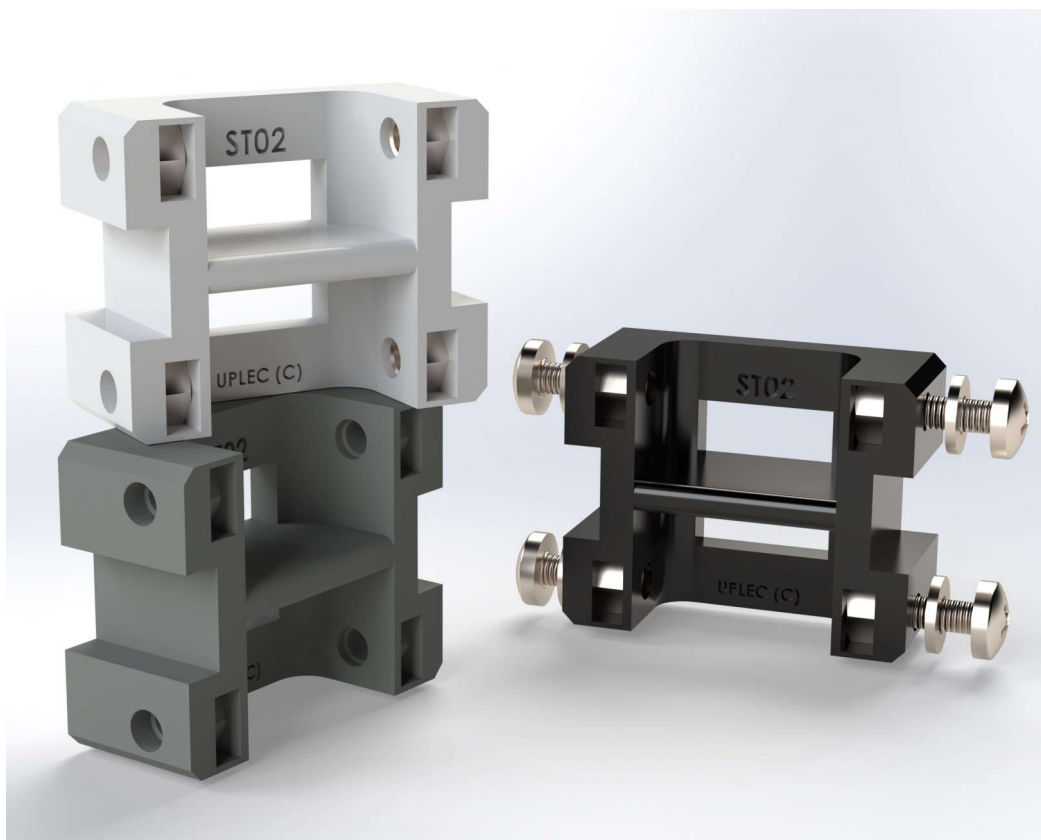

## Accessories

THE ST02W and ST02B are designed to recess a 1U device in a server cabinet by 55mm, with available in both white and black.

Specifications		
<b>Product</b>	Stand off 2W	Stand off 2B
<b>Standard</b>	RoHS Compliant	RoHS Compliant
<b>Width (mm)</b>	55	55
<b>Height (mm)</b>	44 (1U)	44 (1U)
<b>Depth (mm)</b>	23	23
<b>Product code</b>	UP-STO2W	UP-STO2B
<b>Website Location</b>	SI-MS-STO2W	SI-MS-STO2B